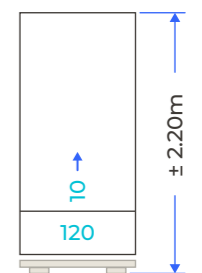

Am Weidenhof 3
D-52525 Heinsberg
Germany
T +49 (0) 2452 689-0
E sieben@jskv.de
//jskv.de

B0000.00 - POL 1000 ml
Product sheet

» DIMENSIONS ARE IN MM
» TOLERANCES THAT ARE NOT SPECIFIED +/- 3MM
» THIS DRAWING IS PROPERTY OF JOHANN SIEBEN GMBH
» ANY INFORMATION CONTAINED HEREIN IS CONFIDENTIAL.