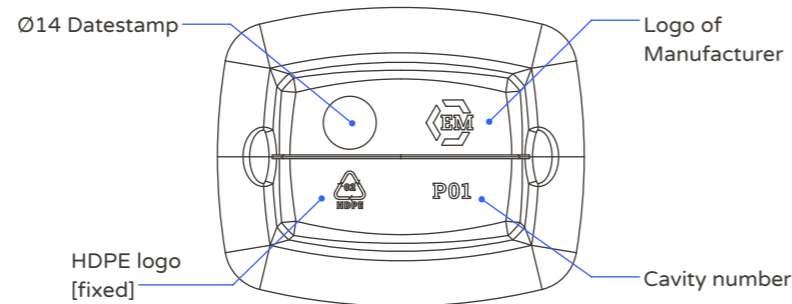

Am Weidenhof 3
D-52525 Heinsberg
Germany
T +49 (0) 2452 689-0
E sieben@jskv.de
//jskv.de

B0000.00 - POL 1000 ml
Product sheet

» DIMENSIONS ARE IN MM
» TOLERANCES THAT ARE NOT SPECIFIED +/- 3MM
» THIS DRAWING IS PROPERTY OF JOHANN SIEBEN GMBH
» ANY INFORMATION CONTAINED HEREIN IS CONFIDENTIAL.