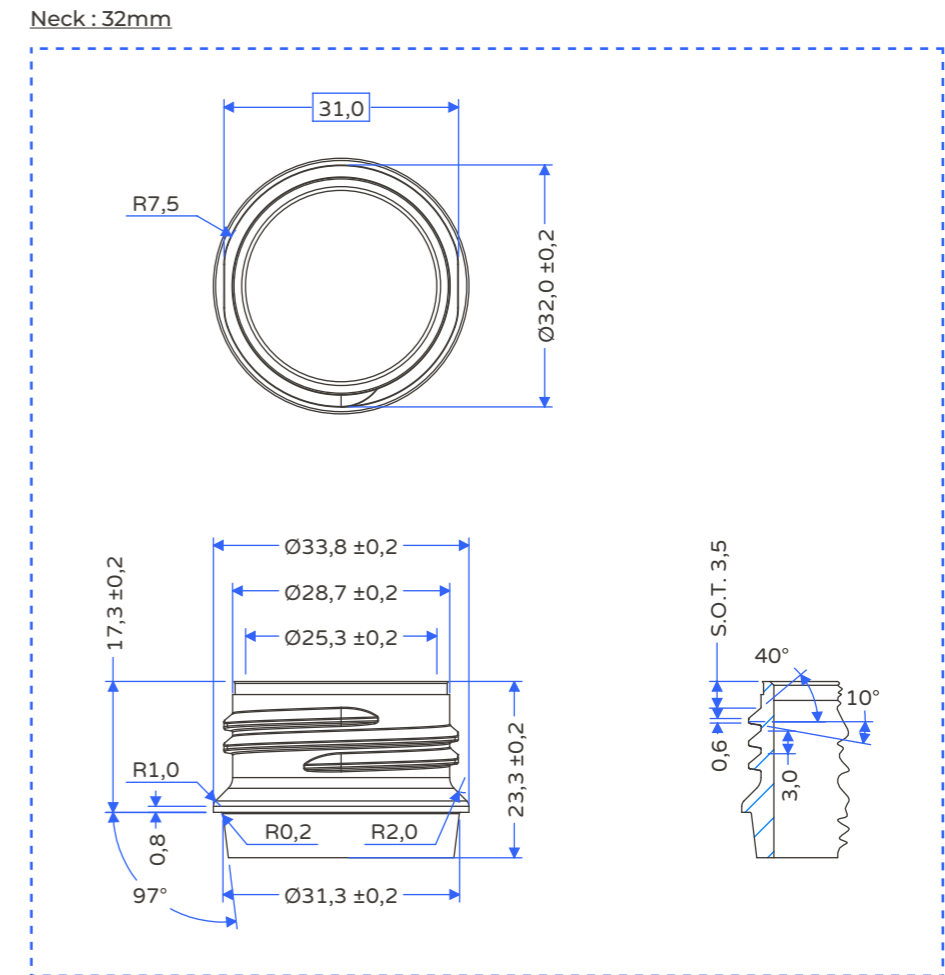

Am Weidenhof 3
D-52525 Heinsberg
Germany
T +49 (0) 2452 689-0
E sieben@jskv.de
//jskv.de

B0000.00 - POL 1000 ml
Product sheet

» DIMENSIONS ARE IN MM
» TOLERANCES THAT ARE NOT SPECIFIED +/- 3MM
» THIS DRAWING IS PROPERTY OF JOHANN SIEBEN GMBH
» ANY INFORMATION CONTAINED HEREIN IS CONFIDENTIAL.