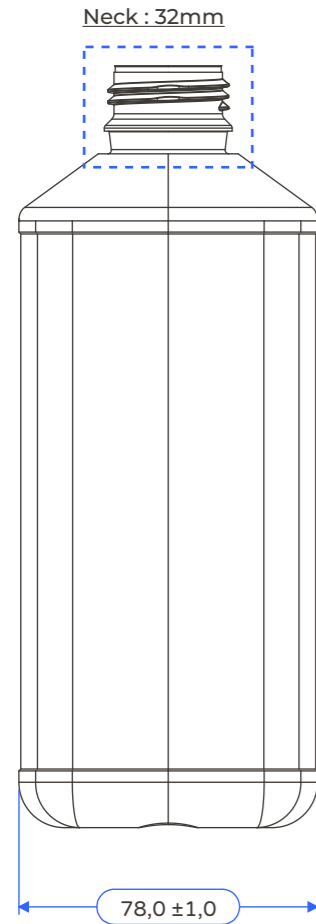

Am Weidenhof 3
D-52525 Heinsberg
Germany
T +49 (0) 2452 689-0
E sieben@jskv.de
//jskv.de

B0000.00 - POL 1000 ml
Product sheet

» DIMENSIONS ARE IN MM
» TOLERANCES THAT ARE NOT SPECIFIED +/- 3MM
» THIS DRAWING IS PROPERTY OF JOHANN SIEBEN GMBH
» ANY INFORMATION CONTAINED HEREIN IS CONFIDENTIAL.