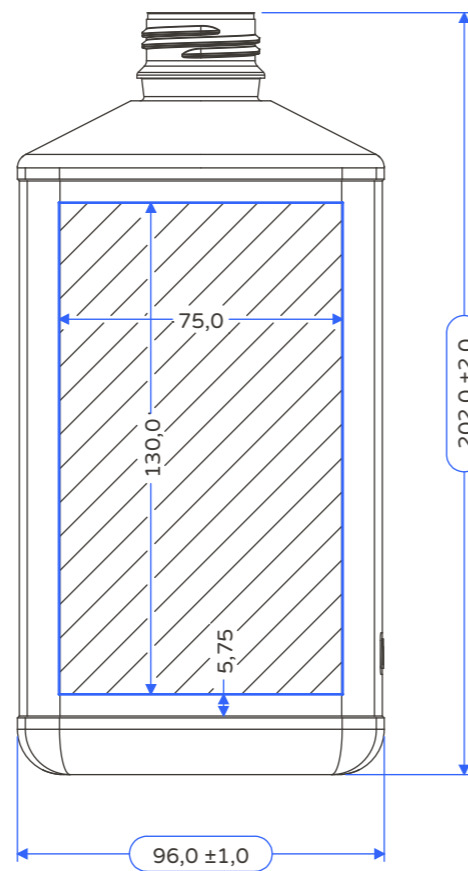

Am Weidenhof 3
D-52525 Heinsberg
Germany
T +49 (0) 2452 689-0
E sieben@jskv.de
//jskv.de

B0000.00 - POL 1000 ml
Product sheet

» DIMENSIONS ARE IN MM
» TOLERANCES THAT ARE NOT SPECIFIED +/- 3MM
» THIS DRAWING IS PROPERTY OF JOHANN SIEBEN GMBH
» ANY INFORMATION CONTAINED HEREIN IS CONFIDENTIAL.