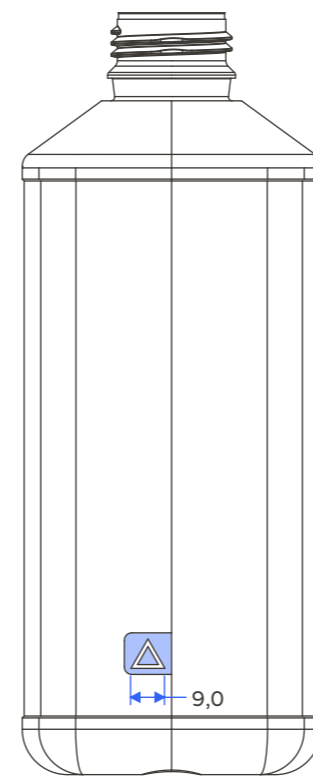

Am Weidenhof 3
D-52525 Heinsberg
Germany
T +49 (0) 2452 689-0
E sieben@jskv.de
//jskv.de

B0000.00 - POL 1000 ml
Product sheet

» DIMENSIONS ARE IN MM
» TOLERANCES THAT ARE NOT SPECIFIED +/- 3MM
» THIS DRAWING IS PROPERTY OF JOHANN SIEBEN GMBH
» ANY INFORMATION CONTAINED HEREIN IS CONFIDENTIAL.